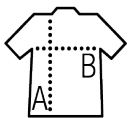

SOL'S BOSTON FIT

SOL'S®
the fair spirit

LONG SLEEVE OXFORD MEN'S SHIRT

02920

Quality

Style

Fitted cut
Long sleeves
Button-down collar
Adjustable cuffs with 2 buttons and bound slits

Available sizes

Sizes	S	M	L	XL	XXL	3XL
A/B	77.5/52	78/54	78.5/56	79/58	79.5/60	80/62

Available colours

White

Sky blue

Packaging

Carton size : 57 x 37 x 30 cm

Weight per carton : 8.00 kg

Related products